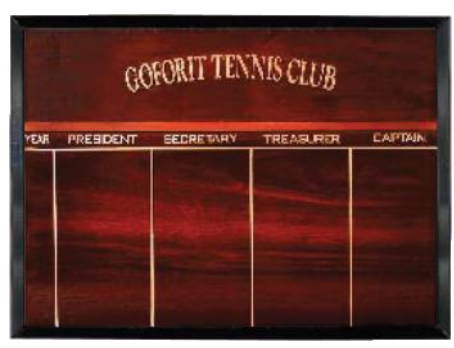

3055

3055-1 - 0.9m x 0.6m
3055-2 - 1.2m x 0.9m
3055-3 - 1.8m x 1.2m
3055-4 - 2.4m x 1.2m

All sizes are approximate only and does not include figurines or gold plates. All shields & bases are available in all colour-ways shown in this catalogue.